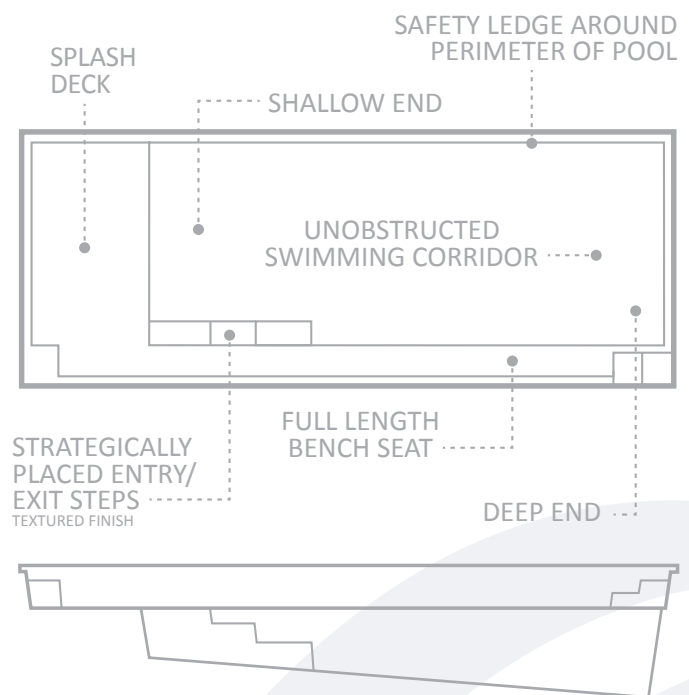

# The Reflection™ including Splash Deck

Reflection™ including Splash Deck in Sapphire Blue

Our Reflection™ pool is one of our most stunning and stylish swimming pools. Its crisp clean lines and very practical features make it one of the most popular pools available.

So how do you improve on perfection? Introducing, The Reflection™ including Splash Deck.

The splash deck is a great looking addition and transforms your Reflection™ pool into a much more appealing and versatile space. At 31' 2" and 27' 11", you get so many more options for your backyard.

The splash deck is a shallow area at the end of the pool that is ideal for fun and relaxation for all members of the family. The kids love playing in the shallow water, especially the young ones. With adult supervision, even very young children will love this area and gain confidence and experience as they are introduced to swimming and being in a swimming pool. Splash decks are also becoming very popular with families who have pets as it provides a wonderful area for cooling off, splashing around and yes, even a small area to jump into the shallow area if they are swimmers, too.

It's not all about fun and games however. The splash deck can be transformed into a spectacular water feature, with the addition of bubbler jets in the floor, which looks amazing.

LENGTH	WIDTH	SHALLOW END DEPTH	DEEP END DEPTH	SPLASH DECK LENGTH
31' 2"	12' 6"	4' 2"	5' 8"	5' 1"
27' 11"	12' 6"	4' 2"	5' 6"	5' 1"