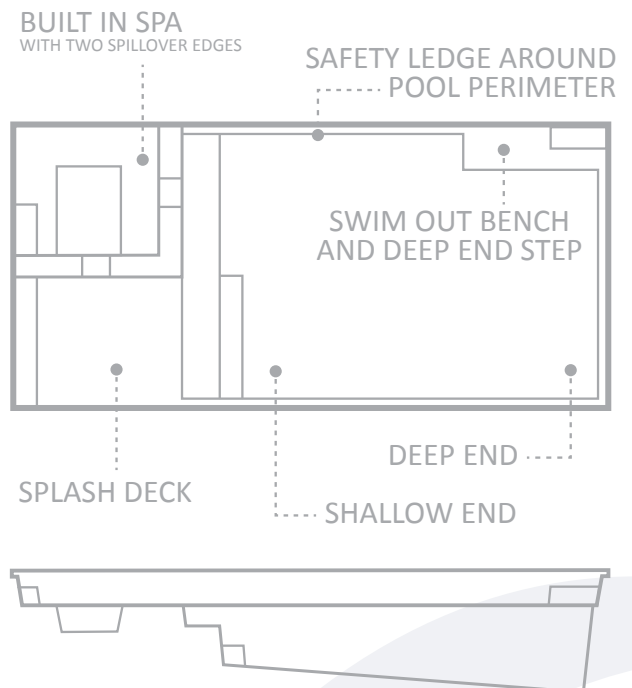

LEISURE POOLS®
SWIMMING IN QUALITY AND STYLE®

FACT SHEET

The Limitless™

Limitless™ in Crystal Blue

The Limitless™, by its very name, offers limitless features but yet, it will fit into almost any backyard! Designed off our highly sought after model, The Ultimate™, The Limitless™ offers all of the features of The Ultimate™ but is reduced in width to 12' 6" and is available in both a 26' and 30' version. The reduced width enables this feature-packaged pool to fit into backyards where space is limited.

The Limitless™ offers a full size built-in square spa that integrates seamlessly into the overall pool design. The built-in spa has the option to either run off the pool filtration system or operate through a separate filtration system and heating unit. The spa has some clever overflow channels with two spillover ledges, through which water cascades into the pool, creating a beautiful waterfall effect.

The Limitless™ has a splash deck at the shallow end of the pool that is ideal for fun and relaxation for all members of the family. The kids love playing in the shallow water, especially the young ones. The splash deck has a broad entry step onto the splash deck and then from the splash deck down into the pool making entry and exit into the pool easy.

In the deep end, The Limitless™ offers a deep end swim out bench and entry and exit step for swimmers. The depth of The Limitless™ enables even the tallest of swimmers to get a decent swim and the deep end area is ideal for swimming and playing water games.