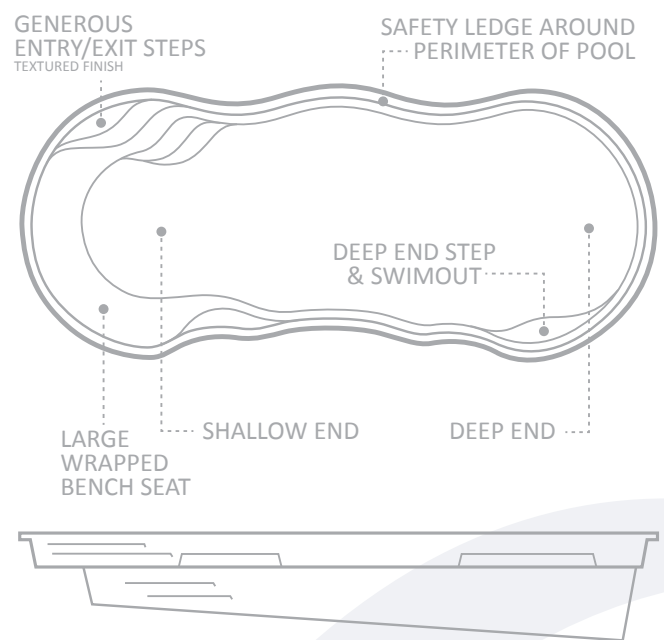

Riviera™ in Sapphire Blue

Suitability and adaptability are the words that are most often used to describe our Riviera™ pool. This is a swimming pool design that seems to blend perfectly with any home style and any home site. Its beautiful flowing lines and free form design are a delight to landscape.

You can choose a tropical setting or combine the pool with rock landscaping and waterfalls, or use feature timber or even more formal paved areas. It doesn't seem to matter as The Riviera™ always seems to be the perfect centerpiece for any landscape design.

Good looks is not the only feature of The Riviera™ as this style is truly a great pool for the family. The large, wrap-around bench at the shallow end is a great feature. Not only is it a play area for the kids but it's just perfect for adult seating as well. The wide steps give access to the bench area and also to the floor of the pool. The main body of water is generous in size and ideal for playing games and swimming.

The Riviera™ is one of our most popular pools because it combines landscaping versatility with a functionality that will suit any family.

LENGTH	WIDTH	SHALLOW END DEPTH	DEEP END DEPTH
34' 1"	14' 6"	3' 11"	5' 10"
30' 3"	13' 11"	3' 11"	5' 7"
26' 7"	12' 4"	3' 11"	5' 5"