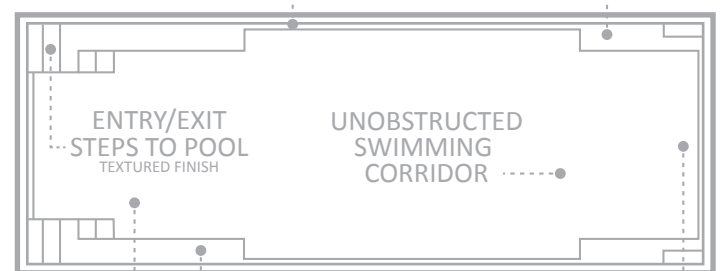

The entry/exit area on both sides of the pool allow for easy access. However, the central focus is still on the water with an open corridor to swim and play in. Bench seating runs along the side for relaxation and for easy conversation while maintaining the integrity of the swimming corridor between them.

The Supreme™ has good depths in the deep end providing even the tallest of swimmers a good swim area. The deep end also has a deep end swim out for relaxation and entry/exit steps on either side providing great access for swimmers. The further benefit is that no matter where your home is located there is a convenient entry and exit steps at either the shallow or deep end of the pool.

DEEP END STEP & SWIMOUT BENCH SEATS

BENCH

SHALLOW END

DEEP END

LENGTH	WIDTH	SHALLOW END DEPTH	DEEP END DEPTH
40'	15' 6"	4'	6' 7"
35'	15' 6"	4'	6' 3"
30'	15' 6"	4'	5' 11"

*Some measurements rounded. Note: 30' and 35' measurements reflect production estimates.