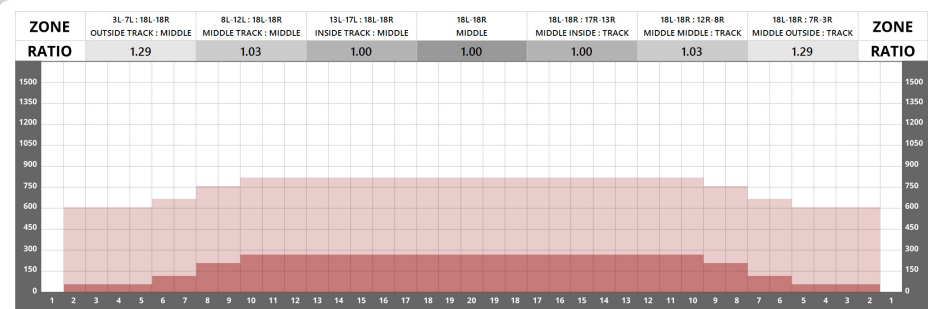

# 2018 ASIAN GAMES-MEDIUM

<b>DISTANCE:</b>	<b>37 FEET</b>	<b>VOLUME:</b>	<b>27.82 mL</b>
<b>RATIO:</b>	<b>1.29</b>	<b>FORWARD:</b>	<b>7.47 mL</b>
<b>DROP BRUSH:</b>	<b>37 FEET</b>	<b>REVERSE:</b>	<b>20.35 mL</b>
<b>TANKS:</b>	<b>FIRE &amp; ICE</b>	<b>PUMP:</b>	<b>MULTI</b>

## FORWARD LOADS DATA

#	START	STOP	LOADS	MICS	SPEED	BUFF	TANK	DISTANCE	T.OIL
1	2L	2R	2	30	18	3	A - FIRE	0 → 3	2,220
2	6L	6R	2	30	18	3	A - FIRE	3 → 8	1,740
3	8L	8R	3	30	18	3	A - FIRE	8 → 15	2,250
4	10L	10R	2	30	18	3	A - FIRE	15 → 20	1,260
5	2L	2R	0	30	22	3	A - FIRE	20 → 37	0

## REVERSE LOADS DATA

#	START	STOP	LOADS	MICS	SPEED	BUFF	TANK	DISTANCE	T.OIL
1	2L	2R	0	55	30	3	B - ICE	37 → 27	0
2	2L	2R	5	55	18	3	B - ICE	27 → 14	10,175
3	2L	2R	5	55	14	3	B - ICE	14 → 5	10,175
4	2L	2R	0	30	14	3	B - ICE	5 → 0	0