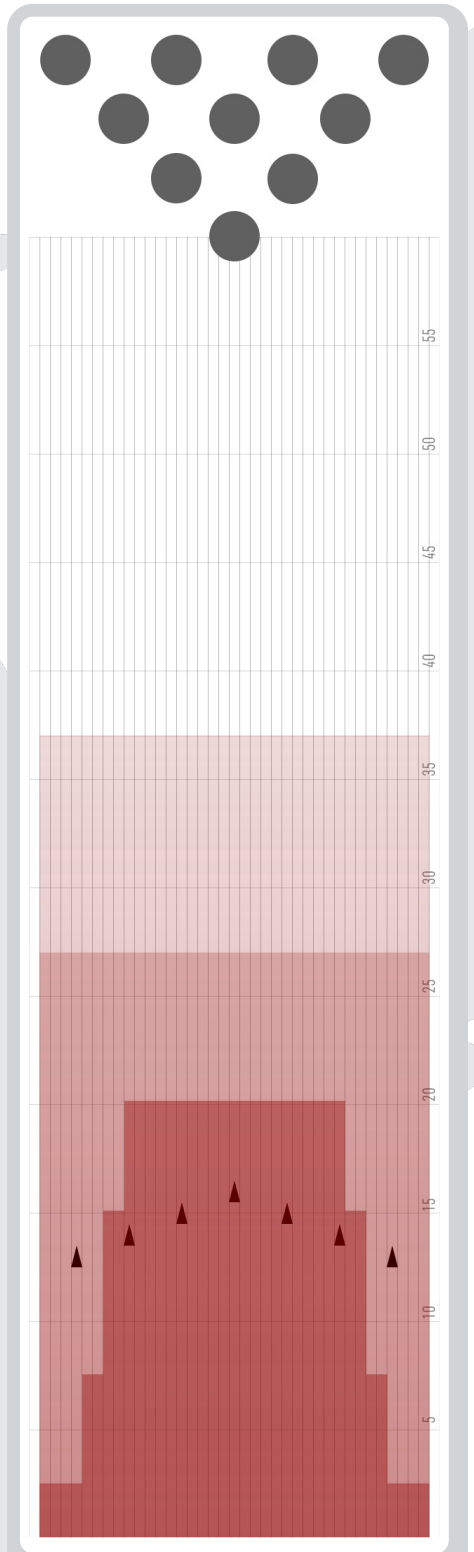

# 2018 ASIAN GAMES-MEDIUM

<b>DISTANCE:</b>	<b>37 FEET</b>	<b>VOLUME:</b>	<b>27.82 mL</b>
<b>RATIO:</b>	<b>1.29</b>	<b>FORWARD:</b>	<b>7.47 mL</b>
<b>DROP BRUSH:</b>	<b>37 FEET</b>	<b>REVERSE:</b>	<b>20.35 mL</b>
<b>TANKS:</b>	<b>FIRE &amp; ICE</b>	<b>PUMP:</b>	<b>MULTI</b>

## FORWARD LOADS DATA

#	START	STOP	LOADS	MICS	SPEED	BUFF	TANK	DISTANCE	T.OIL
1	2L	2R	2	30	18	3	A - FIRE	0 → 3	2,220
2	6L	6R	2	30	18	3	A - FIRE	3 → 8	1,740
3	8L	8R	3	30	18	3	A - FIRE	8 → 15	2,250
4	10L	10R	2	30	18	3	A - FIRE	15 → 20	1,260
5	2L	2R	0	30	22	3	A - FIRE	20 → 37	0

## REVERSE LOADS DATA

#	START	STOP	LOADS	MICS	SPEED	BUFF	TANK	DISTANCE	T.OIL
1	2L	2R	0	55	30	3	B - ICE	37 → 27	0
2	2L	2R	5	55	18	3	B - ICE	27 → 14	10,175
3	2L	2R	5	55	14	3	B - ICE	14 → 5	10,175
4	2L	2R	0	30	14	3	B - ICE	5 → 0	0