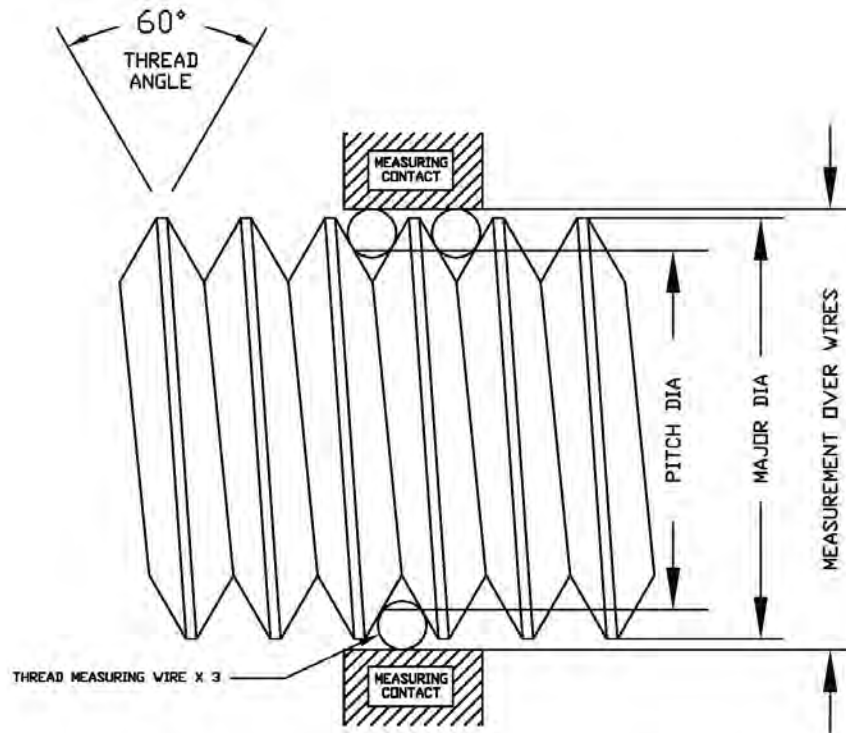

Basic 60° Thread Measuring Wire Information

$$\text{Pitch Diameter} = \text{Measurement over wires (MOW)} - \text{Constant}$$

$$w = \text{wire size}$$

Pitch (P) = 1/number of threads per inch. This is the distance the thread travels in one turn.

$$\text{Constant (C)} = (3 * w) - (.86602540 * P)$$

Pitch Diameter (PD) is the halfway point between sharp major and minor diameters.

$$\text{Measured PD} = \text{MOW} - (3 * w) - (.86602540 * P)$$

Reference ANSI/ASME Standards:

B89.1.7 - "Measurement of Thread Measuring Wires"

B1.7M - "Nomenclature, Definitions & Letter Symbols for Screw Threads"

B1.1 - "Unified Inch Screw Threads (UN & UNR Thread Form)"

B1.2 - "Gages & Gaging for Unified Inch Screw Threads"

B1.13M - "Metric Screw Threads: M Profile"

B1.16M - "Gages & Gaging for Metric M Screw Threads"

B18.29.1 - "Helical Coil Screw Thread Inserts - Free Running and Screw Locking (Inch Series)"